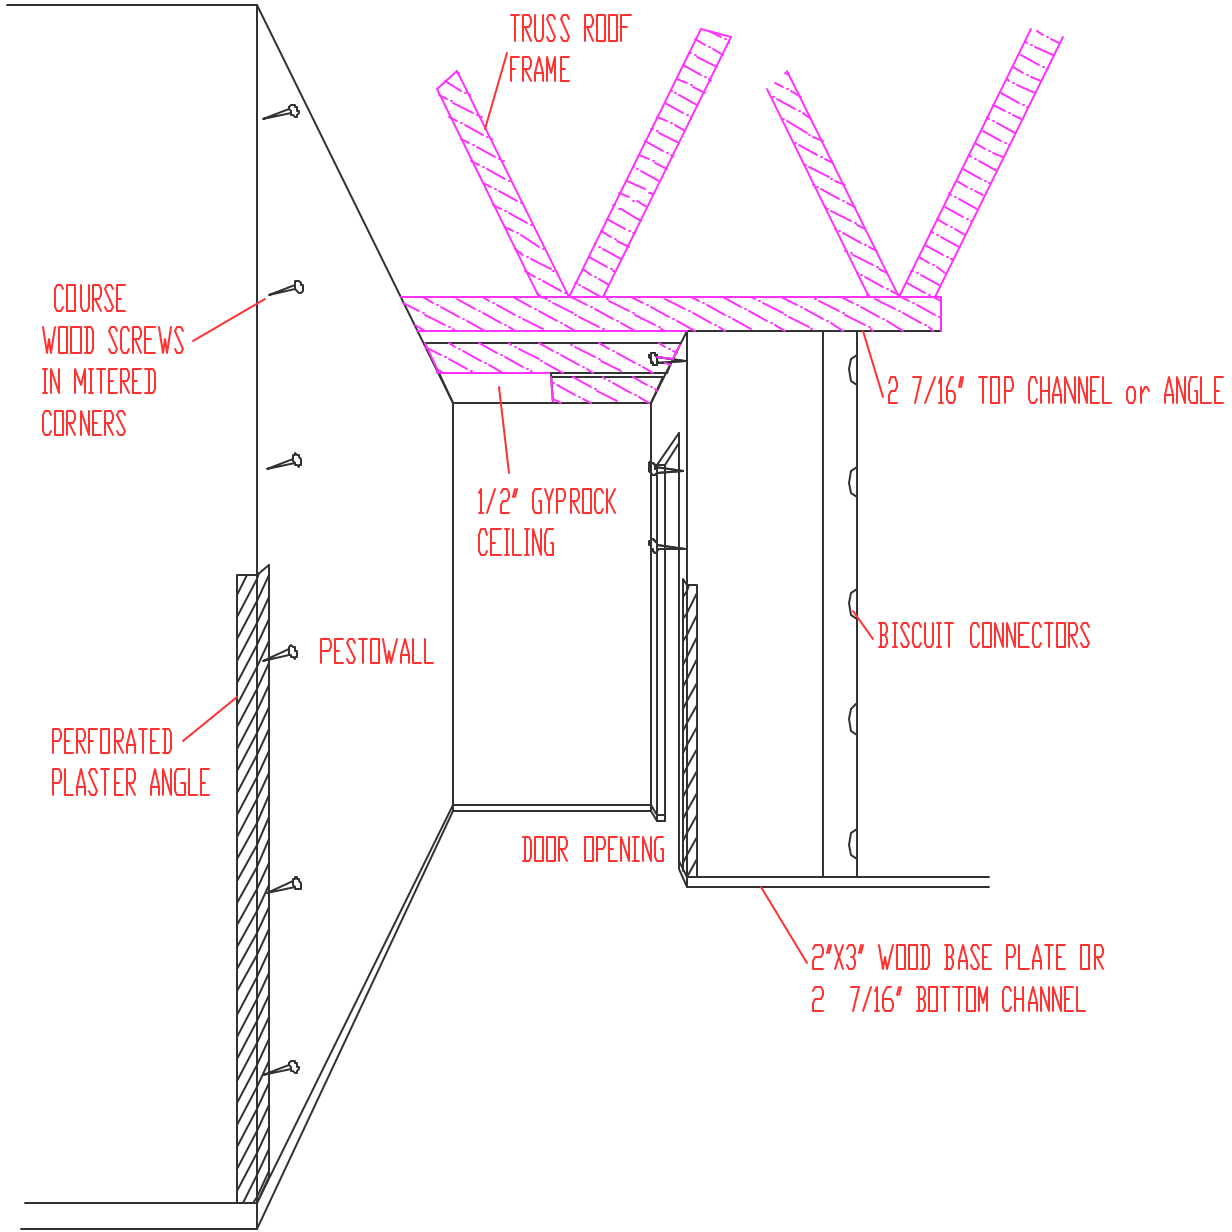

Top Channel Detail  
(Note: Optional Angle can be used. See details)

Internal Wall Layout

Internal Wall Construction

INTERIOR CORNER CONSTRUCTION

Window at Panel Joints

Ceiling Joist Details

Details of PrestoWall at abutting wall with last panel installation

Details of PrestoWall at abutting walls & doors

**Room Perspective**

Electrical Box Details  
(Use Plunge router to clean out hole)