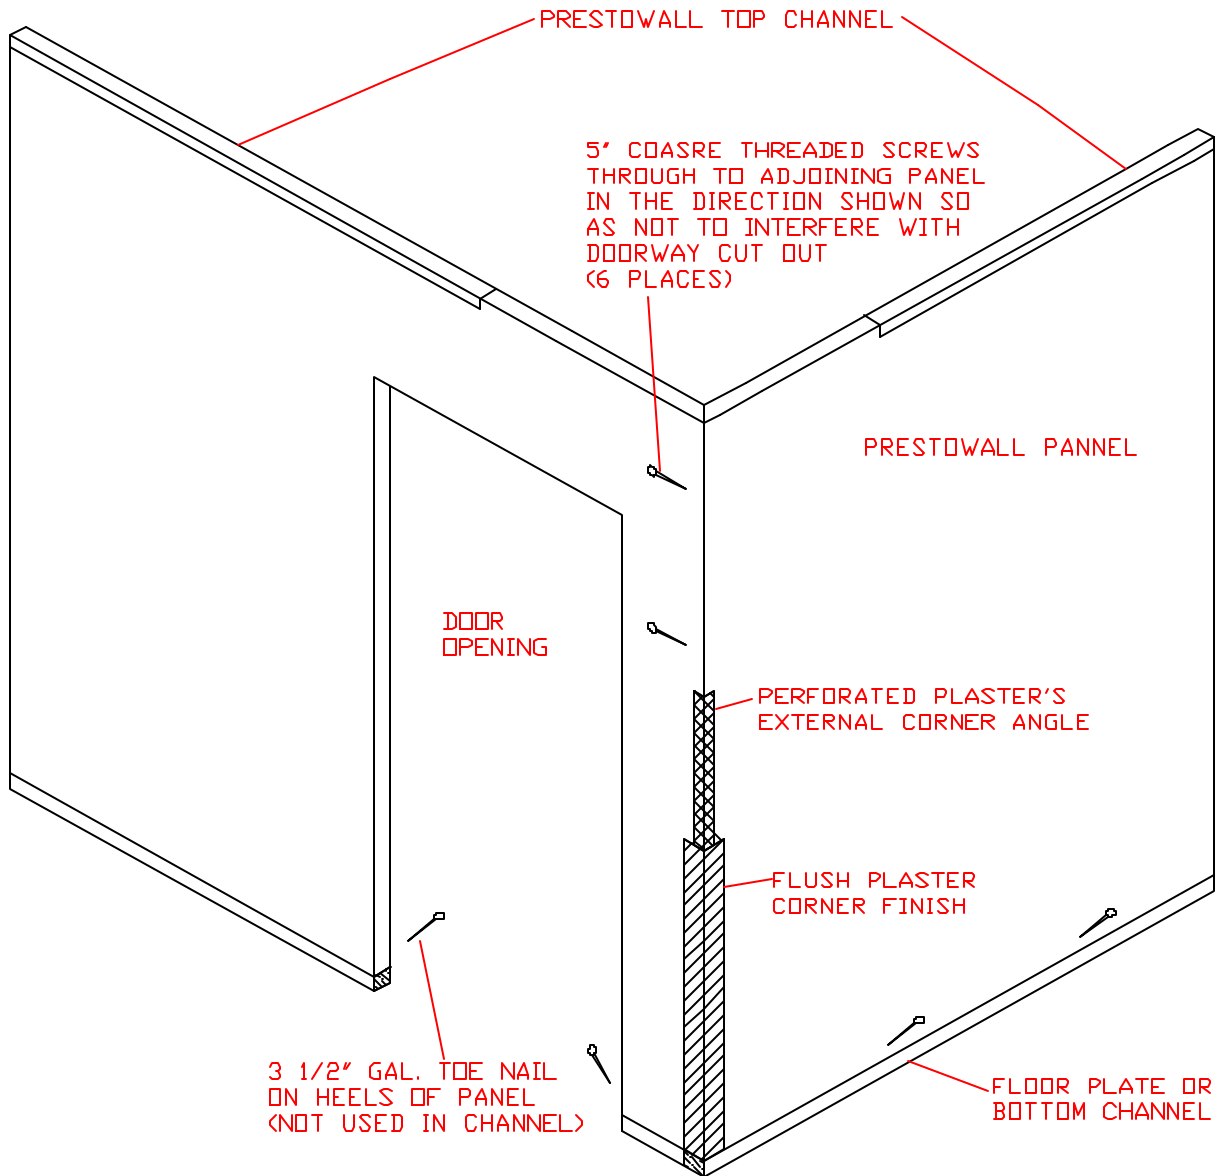

Top Channel Detail  
(Note: Optional Angle can be used. See details)

Internal Wall Layout

Internal Wall Construction

INTERIOR CORNER CONSTRUCTION

Window at Panel Joints

Ceiling Joist Details

Details of PrestoWall at abutting wall with last panel installation

Details of PrestoWall at abutting walls & doors

**Room Perspective**

Electrical Box Details  
(Use Plunge router to clean out hole)