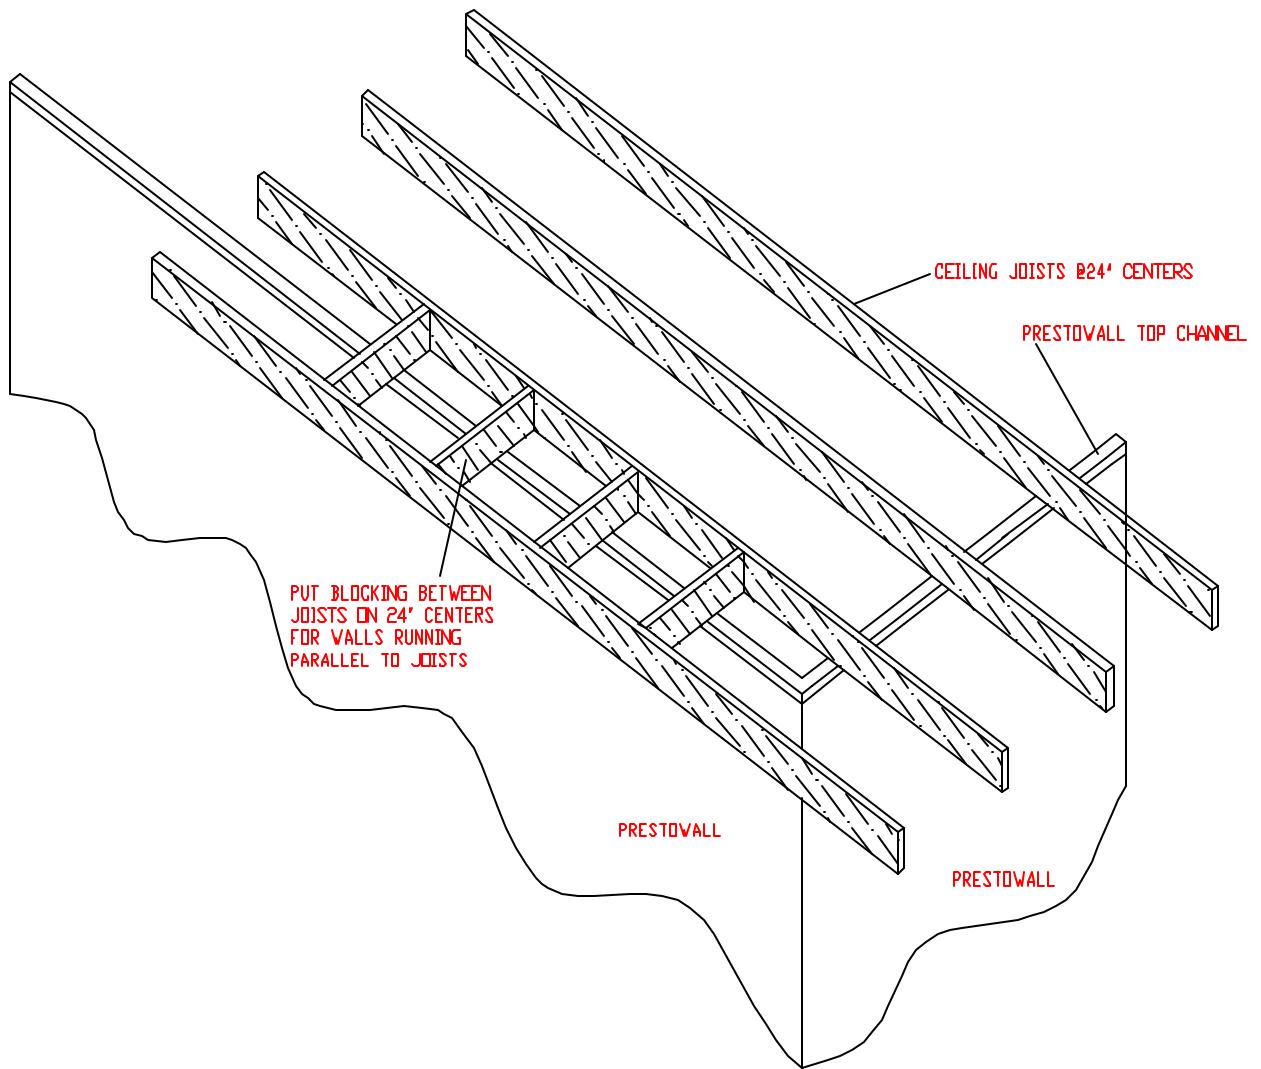

Top Channel Detail  
(Note: Optional Angle can be used. See details)

Internal Wall Layout

Internal Wall Construction

INTERIOR CORNER CONSTRUCTION

Window at Panel Joints

Ceiling Joist Details

Details of PrestoWall at abutting wall with last panel installation

Details of PrestoWall at abutting walls & doors

**Room Perspective**

Electrical Box Details  
(Use Plunge router to clean out hole)