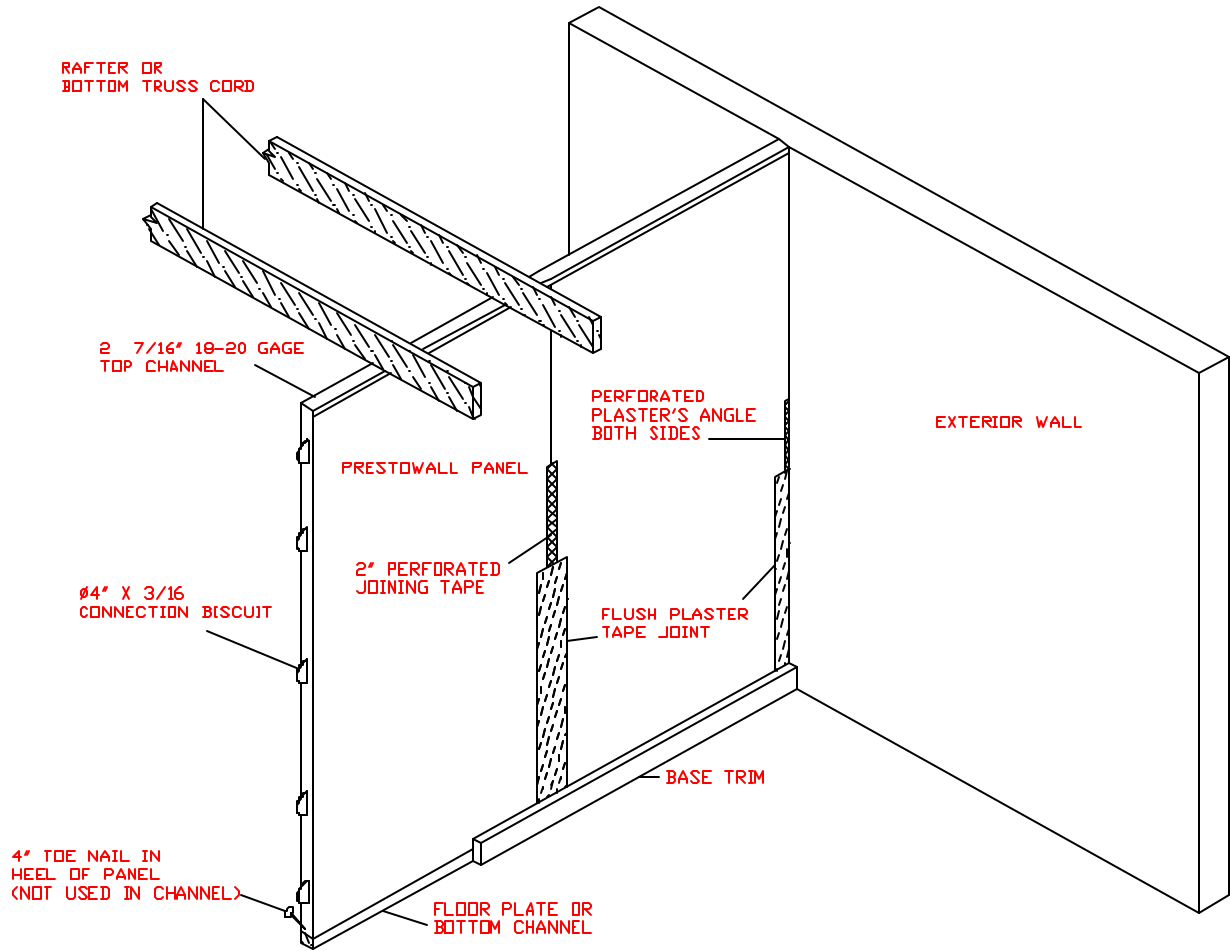

Top Channel Detail  
(Note: Optional Angle can be used. See details)

Internal Wall Layout

Internal Wall Construction

INTERIOR CORNER CONSTRUCTION

Window at Panel Joints

Ceiling Joist Details

Details of PrestoWall at abutting wall with last panel installation

Details of PrestoWall at abutting walls & doors

**Room Perspective**

Electrical Box Details  
(Use Plunge router to clean out hole)