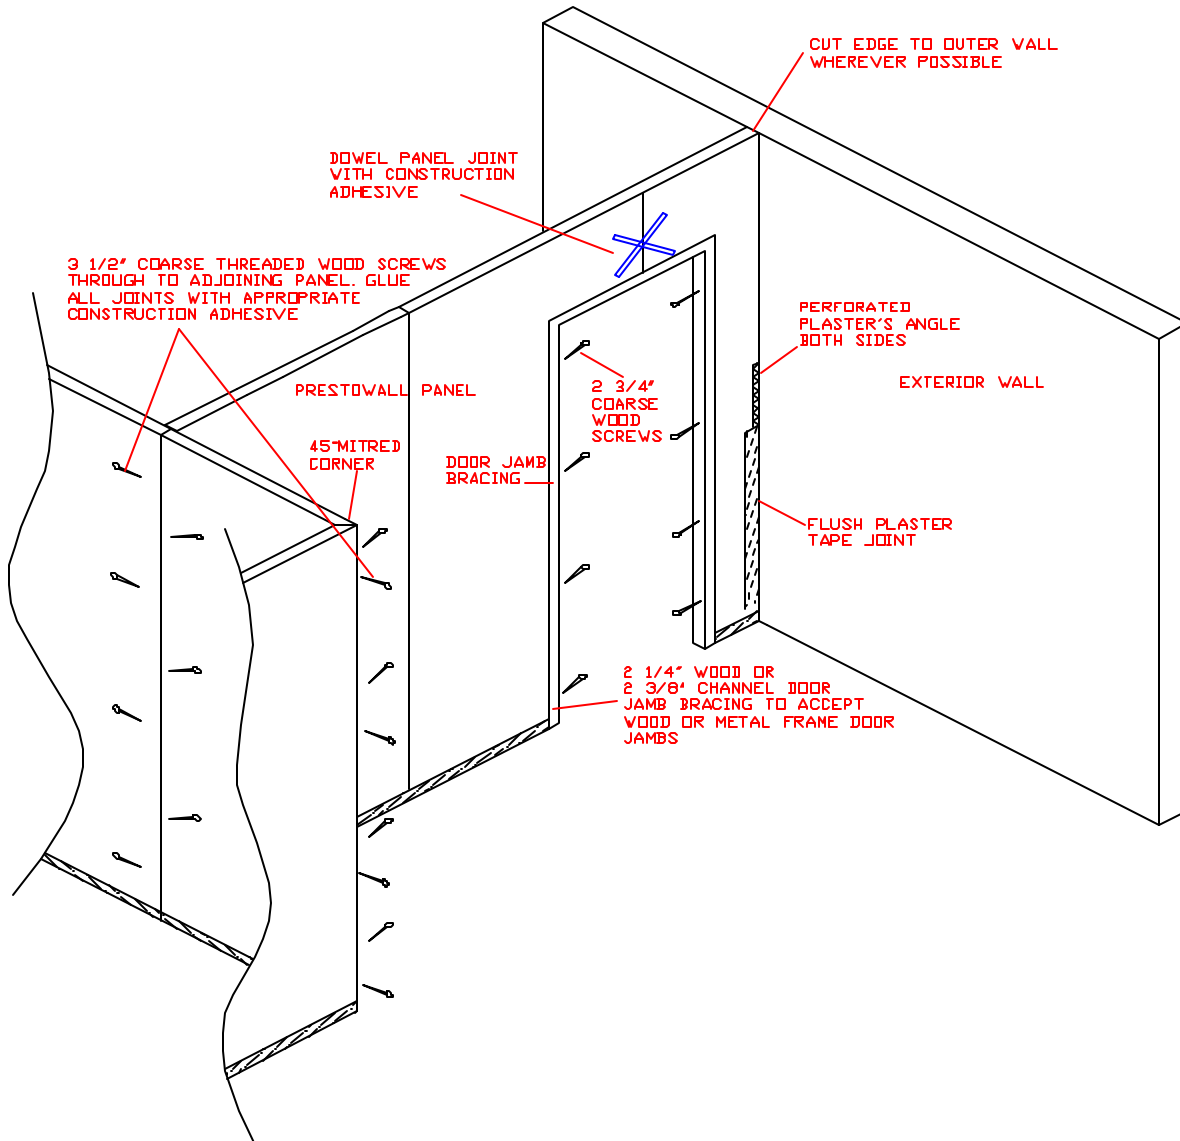

Top Channel Detail  
(Note: Optional Angle can be used. See details)

Internal Wall Layout

Internal Wall Construction

INTERIOR CORNER CONSTRUCTION

Window at Panel Joints

Ceiling Joist Details

Details of PrestoWall at abutting wall with last panel installation

Details of PrestoWall at abutting walls & doors

**Room Perspective**

Electrical Box Details  
(Use Plunge router to clean out hole)