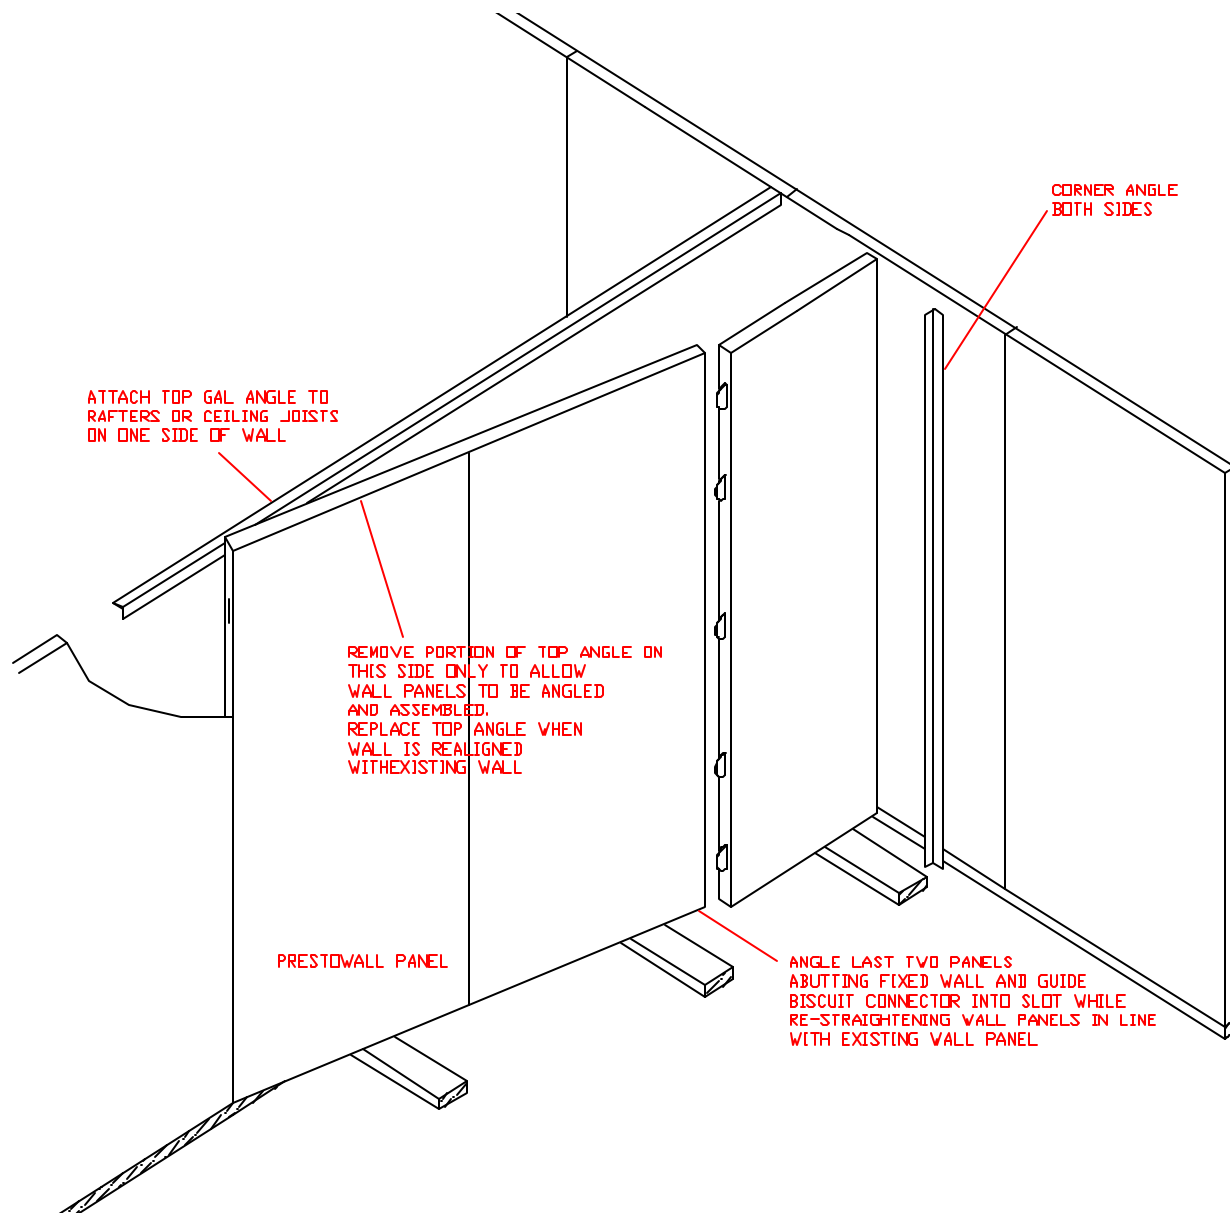

Top Channel Detail  
(Note: Optional Angle can be used. See details)

Internal Wall Layout

Internal Wall Construction

INTERIOR CORNER CONSTRUCTION

Window at Panel Joints

Ceiling Joist Details

Details of PrestoWall at abutting wall with last panel installation

Details of PrestoWall at abutting walls & doors

**Room Perspective**

Electrical Box Details  
(Use Plunge router to clean out hole)