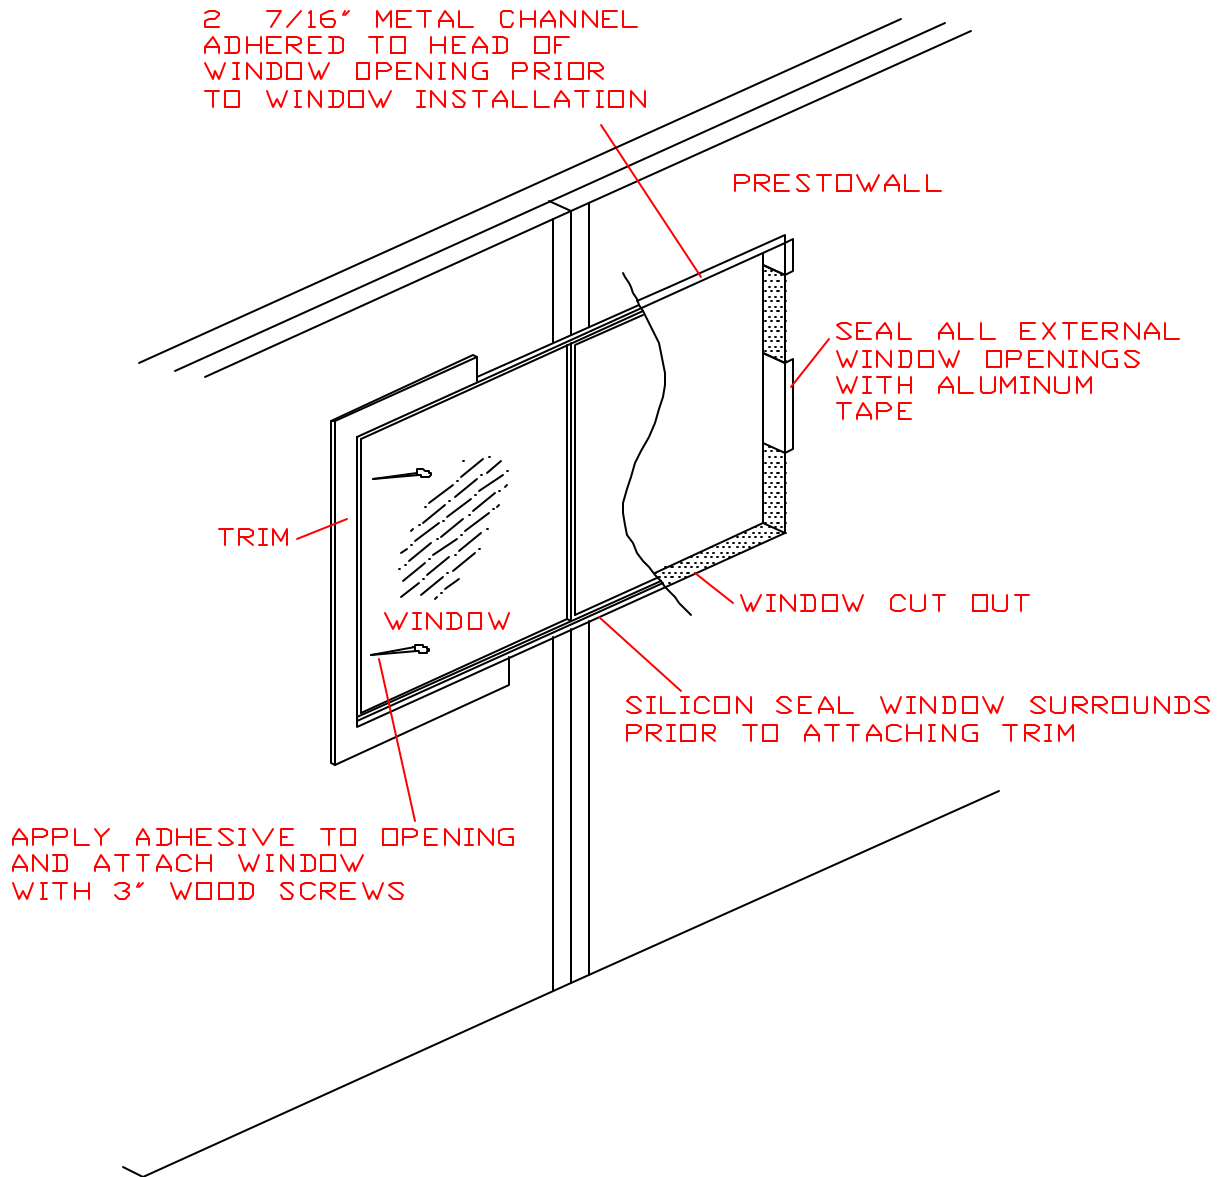

Top Channel Detail  
(Note: Optional Angle can be used. See details)

Internal Wall Layout

Internal Wall Construction

INTERIOR CORNER CONSTRUCTION

Window at Panel Joints

Ceiling Joist Details

Details of PrestoWall at abutting wall with last panel installation

Details of PrestoWall at abutting walls & doors

**Room Perspective**

Electrical Box Details  
(Use Plunge router to clean out hole)